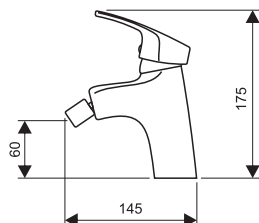

MC.4001.A

Bidetová batéria s mechanickým ovládaním zátky
Bidet mixer with pop up waste

MC.4026.A