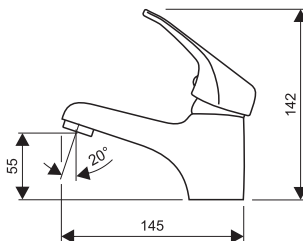

ZÁRUKA
7
ROKOV

MY

ZÁRUKA
7
ROKOV

MZ

ZÁRUKA
5
ROKOV

MA

ZÁRUKA
5
ROKOV

MAZ

Namiesto "XX" uvádzajte typ podľa tvaru páky (napr. MY.4010.A/I-100).
Add the type according to shape of lever instead of "XX" (for example: MY.4010.A/I-100).

Vaňová batéria bez príslušenstva, plochý výtok 300 mm
Bath mixer without accessories, flat spout 300 mm

dodávané / accessible:
MA, MAZ

XX.4018.B/I - 100

XX.4018.B - 150

Uvedené rozmery sú v mm.
Sizes are in mm.

séria / product line Myjava

Sprchová batéria s príslušenstvom
Shower mixer with accessories

dodávané / accessible:
MY, MZ

XX.4020.B - 100

XX.4020.B - 150

Sprchová batéria bez príslušenstva
Shower mixer without accessories

dodávané / accessible:
MA, MAZ, MY, MZ

XX.4020.B/I - 100

XX.4020.B/I - 150

Umývadlová batéria, pevný výtok
Basin mixer, fixed spout

dodávané / accessible:
MA, MAZ, MY, MZ

XX.4000.B

Umývadlová batéria s mechanickým ovládaním zátky
Basin mixer with pop up waste

dodávané / accessible:
MA, MAZ, MY, MZ

XX.4001.A

Kartuša
Cartridge
40 mm