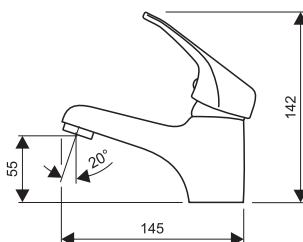

dodávané / accessible:
MA, MAZ, MY, MZ

XX.4000.B

Umývadlová batéria s mechanickým ovládaním zátky
Basin mixer with pop up waste