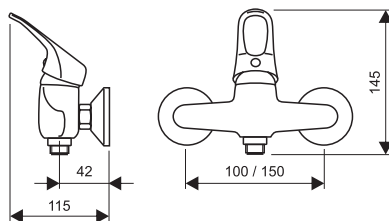

Drezová batéria bez výtoku
Sink mixer without spout

dodávané / accessible:
MA, MAZ, MY, MZ, MMH

XX.4010.A/I - 100

XX.4010.A/I - 150

Drezová batéria, rúrkový výtok 150, 200, 300 mm
Sink mixer, tube spout 150, 200, 300 mm