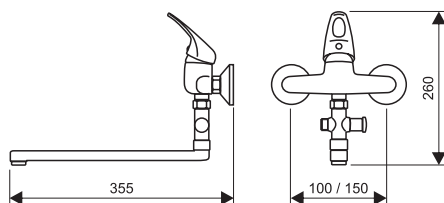

Vaňová batéria bez príslušenstva, plochý výtok 300 mm
Bath mixer without accessories, flat spout 300 mm

Bath mixer without accessories, flat spout 300 mm

dodávané / accessible:
MA, MAZ, MY, MZ

XX.4018.B/I - 100

XX.4018.B/I - 150

Uvedené rozmery sú v mm.
Sizes are in mm.

séria / product line Myjava

Kartuša 40 mm
Cartridge