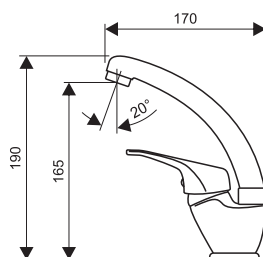

dodávané / accessible:
MA, MAZ, MY, MZ

XX.4008.BU

Uvedené rozmery sú v mm.
Sizes are in mm.

séria / product line Myjava

Kartuša 40 mm
Cartridge