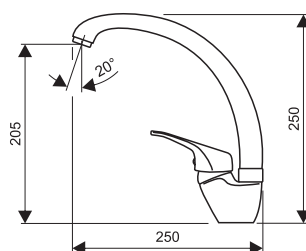

dodávané / accessible:
MA, MAZ, MY, MZ

XX.4008.B

Umývadlová batéria, tvarovaný výtok
Basin mixer, shaped spout