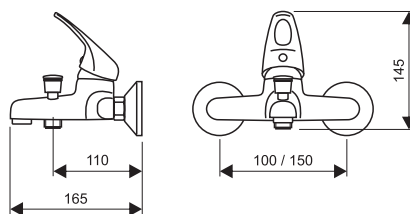

Vaňová batéria s príslušenstvom
Bath mixer with accessories