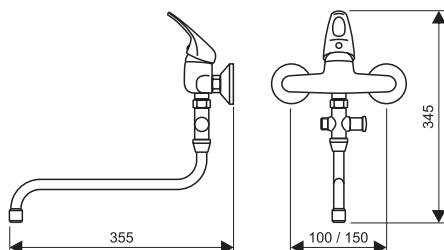

Vaňová batéria s príslušenstvom, rúrkový výtok 300 mm
Bath mixer with accessories, tube spout 300 mm

Bath mixer with accessories, tube spout 300 mm

dodávané / accessible:
MA, MAZ

XX.4017.B - 100

XX.4017.B - 150