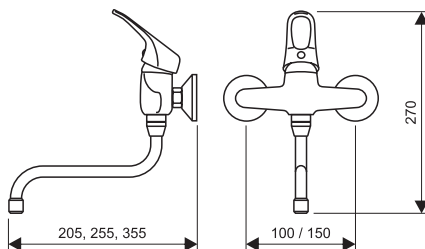

Accessories:

- shower mixer - dimension 150 mm
- top rain shower Anticalc
- hand shower Anticalc
- shower hose 150 cm
- diverter with ceramic cartridge
- sliding shower holder
- sliding bar with adjustable length from 95 to 130 cm
- wall mounted kit
- size of top shower head 20 x 20 cm

séria / product line Myjava

Kartuša
Cartridge
40 mm

Drezová batéria bez výtoku
Sink mixer without spout

dodávané / accessible:
MA, MAZ, MY, MZ, MMH

XX.4010.A/I - 100

XX.4010.A/I - 150

Drezová batéria, rúrkový výtok 150, 200, 300 mm
Sink mixer, tube spout 150, 200, 300 mm