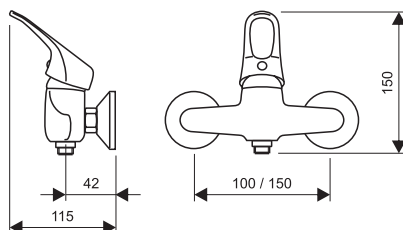

dodávané / accessible:
MY, MZ

XX.4020.B - 100

XX.4020.B - 150

Sprchová batéria bez príslušenstva
Shower mixer without accessories