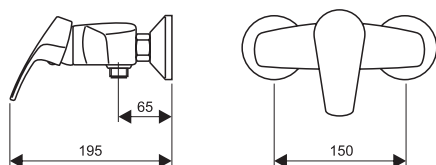

MC.4020.B/1 - 150