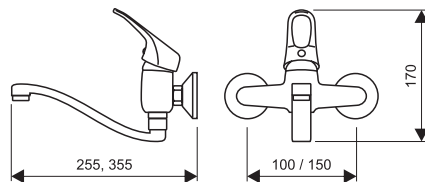

Drezová batéria, prevýšený výtok 200, 300 mm
Sink mixer, high spout 200, 300 mm