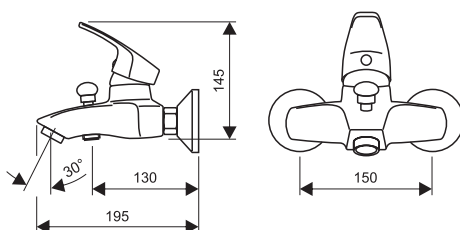

Vaňová batéria bez príslušenstva
Bath mixer without accessories

MC.4015.B/1 - 150

Sprchová batéria bez príslušenstva
Shower mixer without accessories