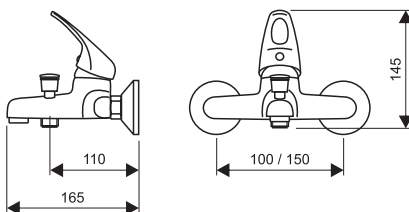

ZÁRUKA
7
ROKOV

MY

ZÁRUKA
7
ROKOV

MZ

ZÁRUKA
5
ROKOV

MA

ZÁRUKA
5
ROKOV

MAZ

Namiesto "XX" uvádzajte typ podľa tvaru páky (napr. MY.4010.A/I-100).

Add the type according to shape of lever instead of "XX" (for example: MY.4010.A/I-100).

Vaňová batéria bez príslušenstva
Bath mixer without accessories

dodávané / accessible:
MA, MAZ, MY, MZ

XX.4015.B/I - 100

XX.4015.B/I - 150