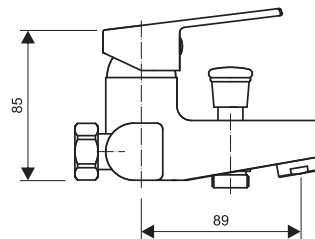

Sprchová batéria bez príslušenstva
Shower mixer without accessories

EC.3515.B/I-150