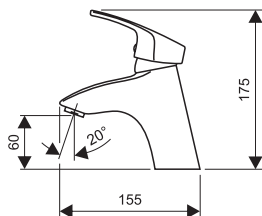

Umývadlová batéria s mechanickým ovládaním zátky
Basin mixer with pop up waste