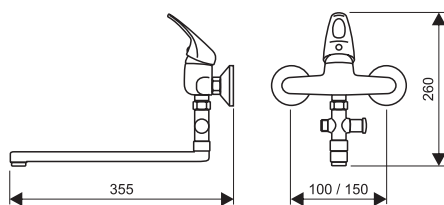

dodávané / accessible:
MA, MAZ

XX.4018.B - 100

XX.4018.B - 150