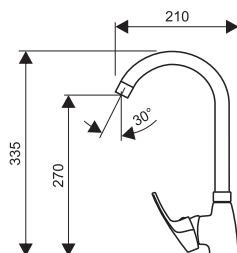

Drezová batéria, otočný výtok
Sink mixer, turning spout

MC.4008.A

Uvedené rozmery sú v mm.
Sizes are in mm.

séria / product line Myjava Capri

Kartuša 40 mm
Cartridge