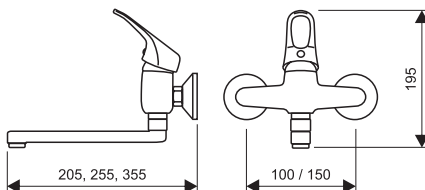

Drezová batéria, plochý výtok 150, 200, 300 mm
Sink mixer, flat spout 150, 200, 300 mm

dodávané / accessible:
MA, MAZ

XX.4011.A.15 - 100

XX.4011.A.15 - 150

dodávané / accessible:
MA, MAZ, MY, MZ, MMH

XX.4011.A.20 - 100

XX.4011.A.20 - 150

dodávané / accessible:
MA, MAZ

XX.4011.A.30 - 100

XX.4011.A.30 - 150