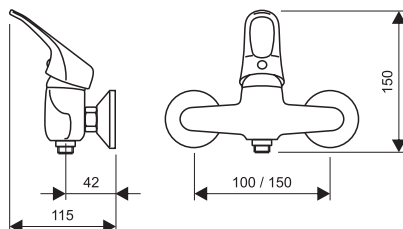

dodávané / accessible:
MA, MAZ, MY, MZ

XX.4020.B/I - 100

XX.4020.B/I - 150

Umývadlová batéria, pevný výtok
Basin mixer, fixed spout