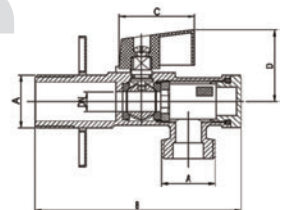

Domové armatúry
Ball valves and fittings