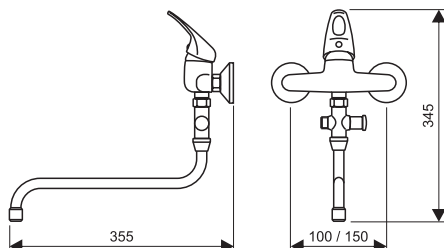

Vaňová batéria bez príslušenstva, rúrkový výtok 300 mm
Bath mixer without accessories, tube spout 300 mm

Bath mixer without accessories, tube spout 300 mm

dodávané / accessible:
MA, MAZ, MY, MZ

XX.4017.B/I - 100

XX.4017.B/I - 150

Vaňová batéria s príslušenstvom, plochý výtok 300 mm
Bath mixer with accessories, flat spout 300 mm

Bath mixer with accessories, flat spout 300 mm